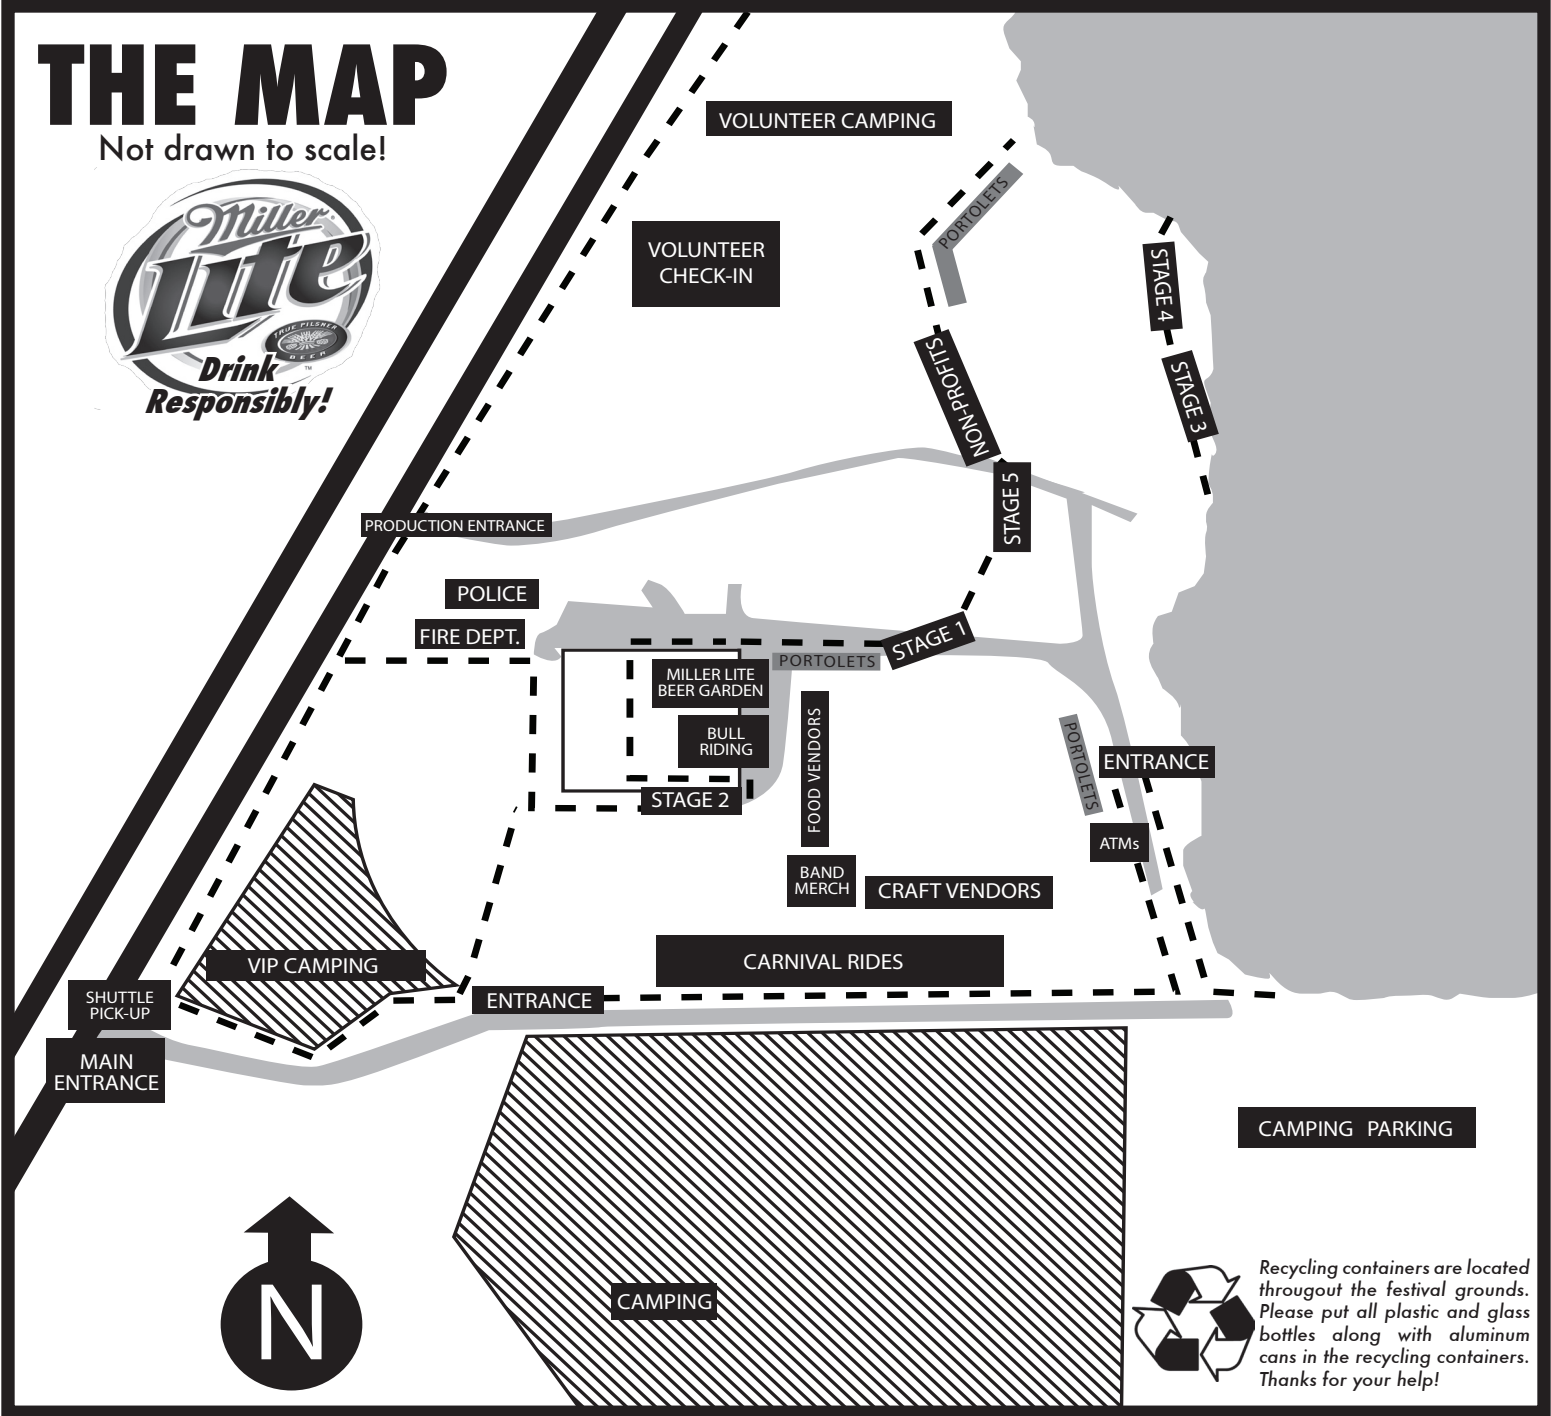

THE MAP

Not drawn to scale!

Recycling containers are located throughout the festival grounds. Please put all plastic and glass bottles along with aluminum cans in the recycling containers. Thanks for your help!

Located in Gainesville, Florida, The Harvest of Hope Foundation is a unique non-profit 501(c) 3 organization that has been providing migrant farmworkers and their families with emergency relief and financial assistance for over 15 years. As of January 20, 2010 the Harvest of Hope Foundation has distributed over $788,000 to migrant farmworkers, seasonal farmworkers and their families for severe or life treating situations.

The Foundation's services include, but are not limited to emergency: healthcare assistance, housing and transportation assistance, educational grants and scholarships, monthly expenses, replacement clothing, and financial aid to migrant farmworkers and seasonal farmworkers throughout the United States.

The Harvest of Hope Foundation firmly believe that factors such as limited cultural capital, lack of political power, poverty, and frequent mobility operate as barriers that continuously prevent migrant farmworkers and seasonal farmworkers from obtaining legitimate legal rights, education, healthcare and social services. Therefore, it is the Harvest of Hope Foundation's intention to be a proactive voice and leader in providing emergency services to migrant farmworkers and their families.

TOTALLY FREE SHUTTLE SERVICE!

To help festival attendees avoid parking hassle and experience all that St. Augustine has to offer, there will be a free shuttle service to downtown St. Augustine and it's beautiful beaches.

SHUTTLES RUN SATURDAY AND SUNDAY ONLY!

FAIRGROUNDS 9:00 AM 10:20 AM 11:40 AM 1:10 PM 2:40 PM 4:00 PM

DOWNTOWN 9:30 AM 10:50 AM 12:10 PM 1:40 PM 3:10 PM

City of St. Augustine Parking Garage- Pickup at the loop adjacent to the VIC.

BEACH (A STREET) 9:50 AM 11:10 AM 12:40 PM 2:10 PM 3:40 PM

Jack's BBQ at the corner of ATA Blvd. and A Street.

Shuttles generously provided by the St. John's County Tourism Development Council.

If you miss the shuttle...
TAKE A TAXI!
(904) 824 - 8161

Dispatches to Ace Taxi, Yellow Taxi, and Ancient City Taxi.

RATES

$25.00 flat to the beach

$20.00 flat to downtown

St. Augustine

$CASH ONLY

DAYLIGHT SAVINGS!

Don't forget to turn your clocks an hour forward when you go to sleep on Saturday night! Sunday show times will account for the time change!